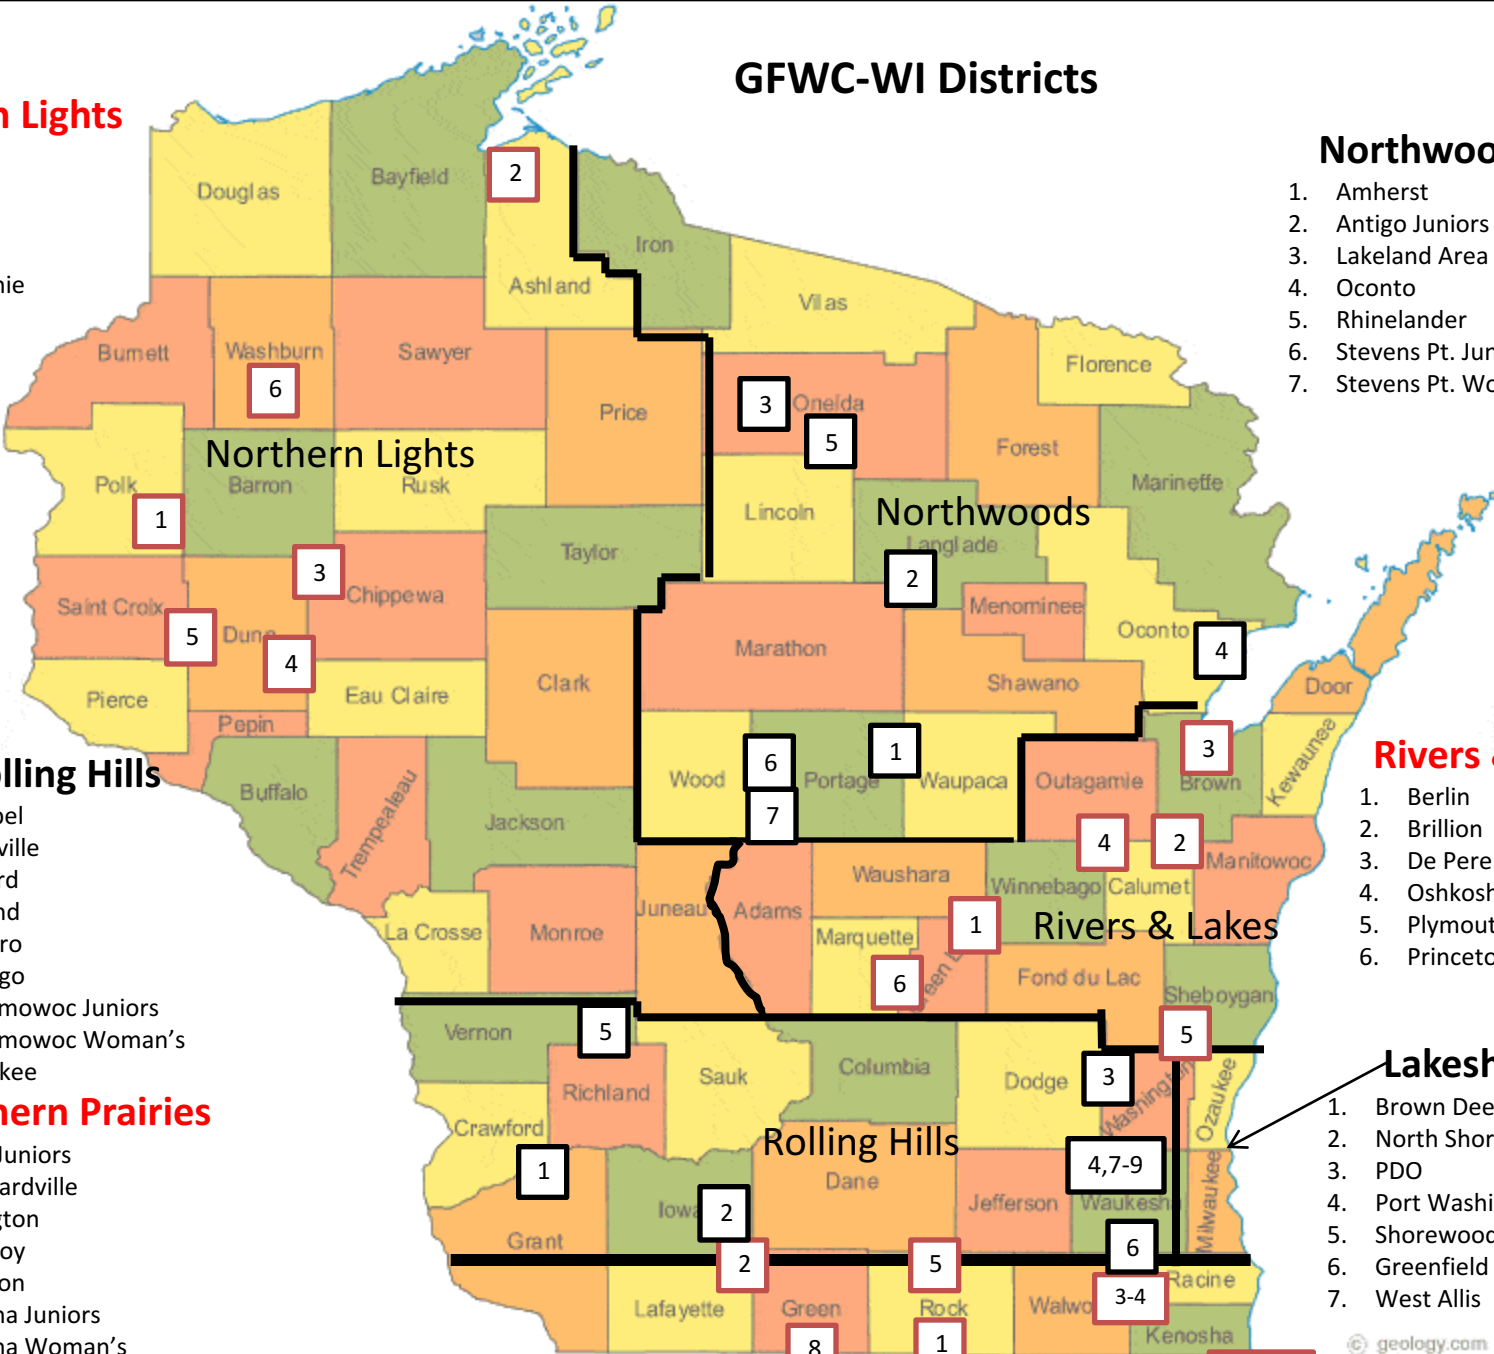

# GFWC-WI Districts

## Northern Lights

1. Amery
2. Ashland
3. Bloomer
4. Colfax
5. Menomonie
6. Spooner

## Northwoods

1. Amherst
2. Antigo Juniors
3. Lakeland Area GFWC
4. Oconto
5. Rhinelander
6. Stevens Pt. Juniors
7. Stevens Pt. Woman's

## Rivers & Lakes

1. Berlin
2. Brillion
3. De Pere
4. Oshkosh
5. Plymouth
6. Princeton