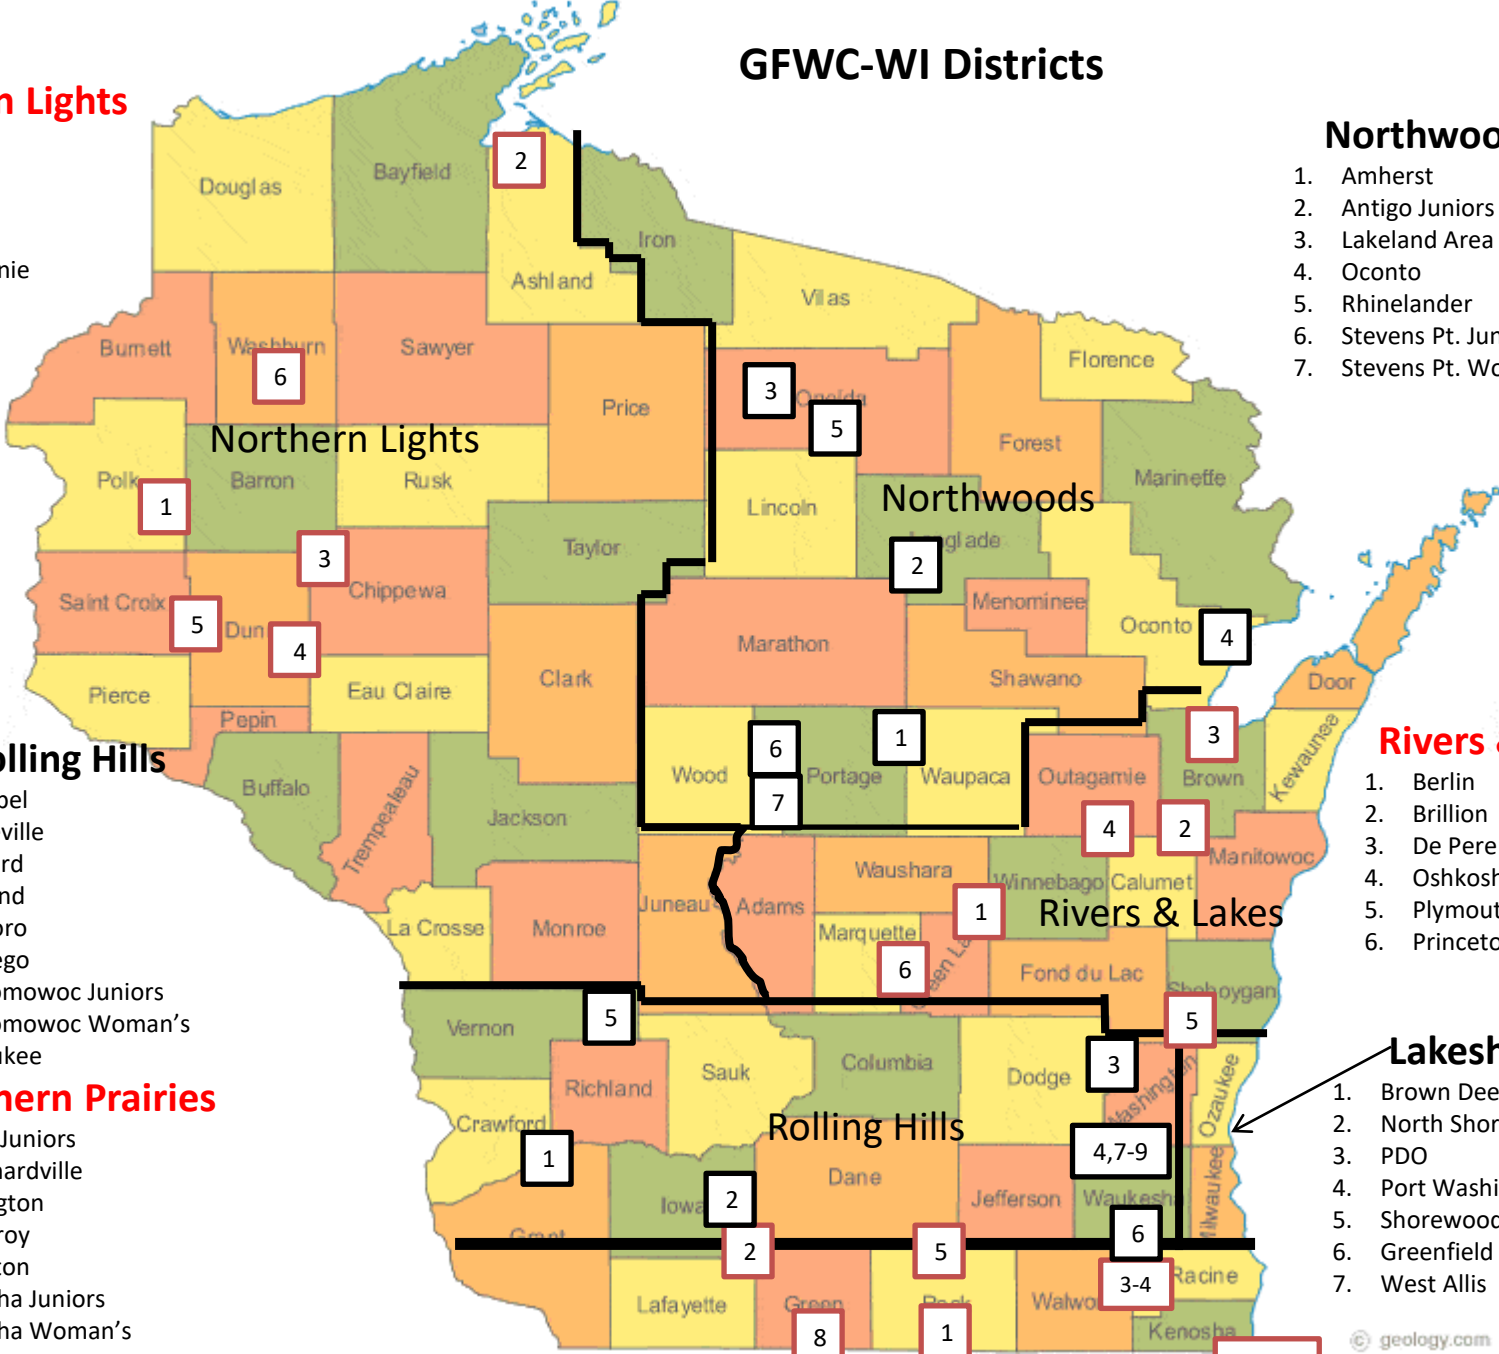

GFWC-WI Districts

Northern Lights

1. Amery
2. Ashland
3. Bloom
4. Colfax
5. Menomonie
6. Spooner

Northwoods

1. Amherst
2. Antigo Juniors
3. Lakeland Area GFWC
4. Oconto
5. Rhinelander
6. Stevens Pt. Juniors
7. Stevens Pt. Woman's

Rolling Hills

1. Boscobel
2. Dodgeville
3. Hartford
4. Hartland
5. Hillsboro
6. Muskego
7. Oconomowoc Juniors
8. Oconomowoc Woman's
9. Pewaukee

Rivers & Lakes

1. Berlin
2. Brillion
3. De Pere
4. Oshkosh
5. Plymouth
6. Princeton

Southern Prairies

1. Beloit Juniors
2. Blanchardville
3. Burlington
4. East Troy
5. Edgerton
6. Kenosha Juniors
7. Kenosha Woman's
8. Monroe
9. Pleasant Prairie

Lakeshore

1. Brown Deer Juniors
2. North Shore Juniors
3. PDO
4. Port Washington
5. Shorewood
6. Greenfield
7. West Allis

© geology.com